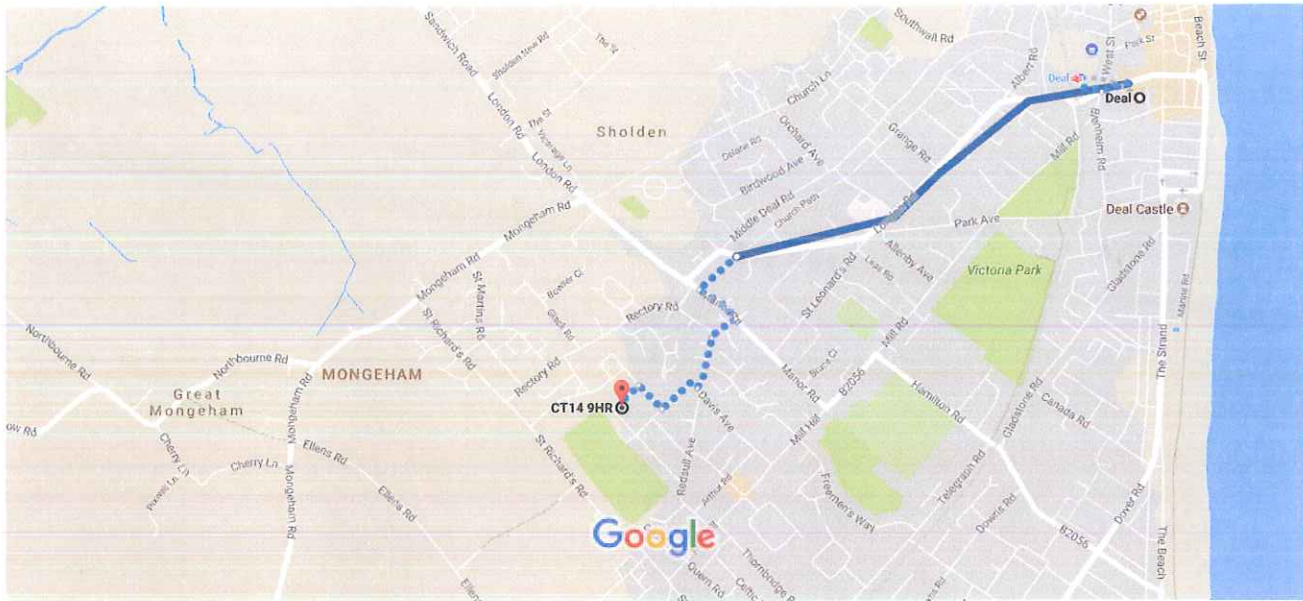

Deal to Cavell Square, Deal CT14 9HR 10:04 AM - 10:21 AM (17 min)

Map data ©2017 Google United Kingdom 200 m

10:04 AM ○ Deal

Walk

About 3 min , 0.1 mi

Use caution - may involve errors or sections not suited for walking

Walk south towards Blenheim Rd

299 ft

Slight left onto Queen St/A258

Destination will be on the right

292 ft

10:07 AM ○ Queen Street

the Diamond 13A Canterbury

3 min (4 stops) · Stop ID: kntdjwmg  
Service run by Stagecoach South East

10:10 AM ○ The Magnet

-  Walk  
About 11 min , 0.6 mi  
Use caution - may involve errors or sections not suited for walking
-  Walk south-west on Church Path towards Manor Rd/B2056 0.1 mi
-  Turn left onto Manor Rd/B2056 486 ft
-  Turn right onto Addelam Rd 322 ft
-  Continue onto Pilots Ave 0.1 mi
-  Turn right onto Davis Ave 482 ft
-  Turn right onto Cavell Square 335 ft
-  Turn left to stay on Cavell Square 279 ft  
 Destination will be on the left

10:21 AM  **CT14 9HR**  
Cavell Square, Deal

**Tickets and information**

Stagecoach South East

These directions are for planning purposes only. You may find that construction projects, traffic, weather, or other events may cause conditions to differ from the map results, and you should plan your route accordingly. You must obey all signs or notices regarding your route.