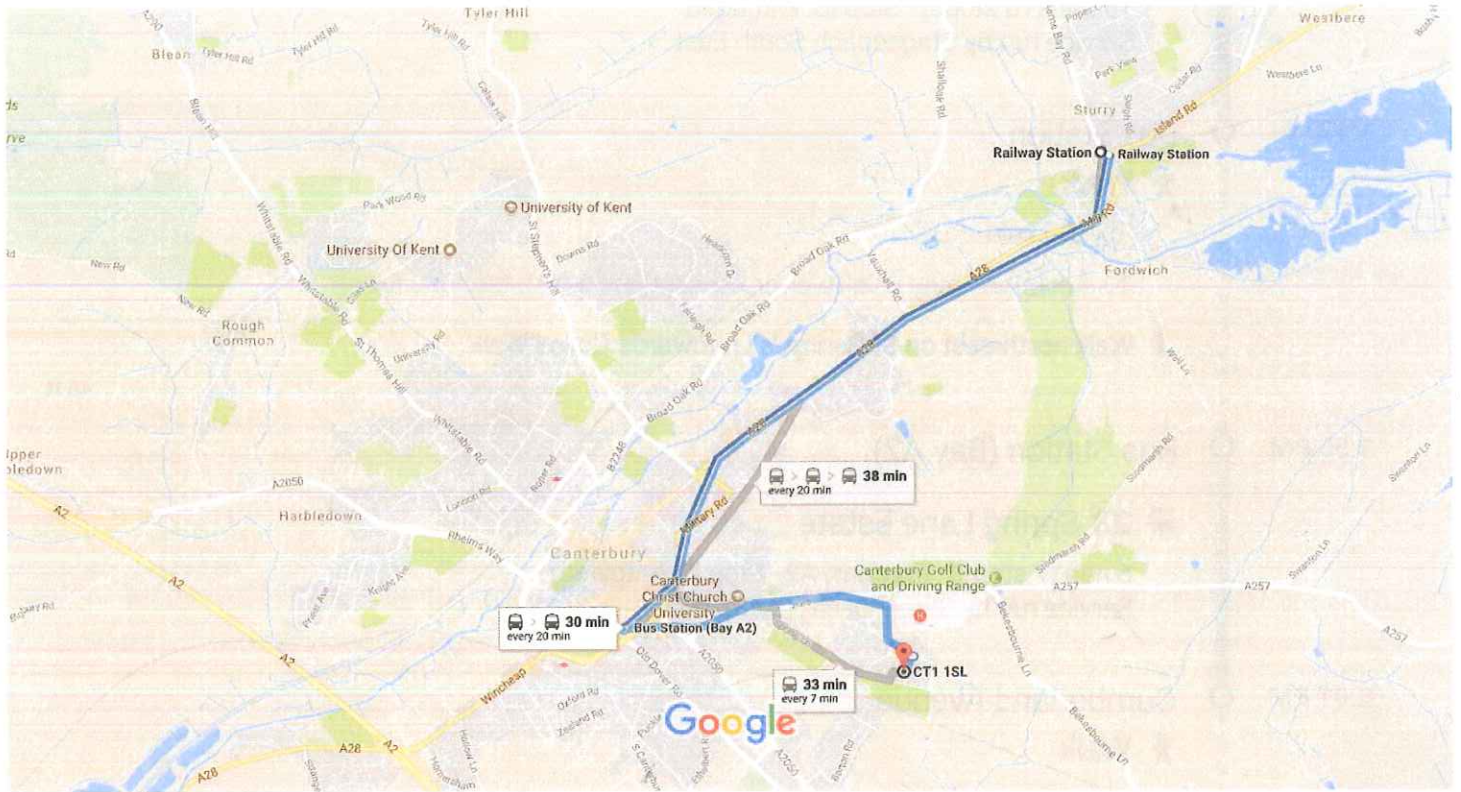

351 ft

**Turn right onto Surrey Rd**  
 Destination will be on the right

56 ft

2:02 PM **CT1 1SL**  
Cumberland Ave, Canterbury

**Tickets and information**

Stagecoach South East

These directions are for planning purposes only. You may find that construction projects, traffic, weather, or other events may cause conditions to differ from the map results, and you should plan your route accordingly. You must obey all signs or notices regarding your route.

# Railway Station, Sturry to Cumberland Ave, Canterbury CT1 1SL 1:32 PM - 2:02 PM (30 min)

Catch the number 8 Breeze from Sturry Railway Station to Canterbury Bus Station then catch the number 23 to the Spring Lane Estate.

Map data ©2017 Google United Kingdom 500 m

1:32 PM ○ **Railway Station**  
Sturry, Canterbury CT2 0ND

1:32 PM ○ **Railway Station**

🚌 **Breeze 8 Canterbury**  
15 min (10 stops) · Stop ID: kntgdgda  
Service run by Stagecoach South East

↑ **Walk west on Sussex Ave towards Cumberland Ave** 62 ft

↶ **Turn left onto Cumberland Ave** 351 ft

↷ **Turn right onto Surrey Rd**  
Destination will be on the right 56 ft

2:02 PM ● **CT1 1SL**  
Cumberland Ave, Canterbury